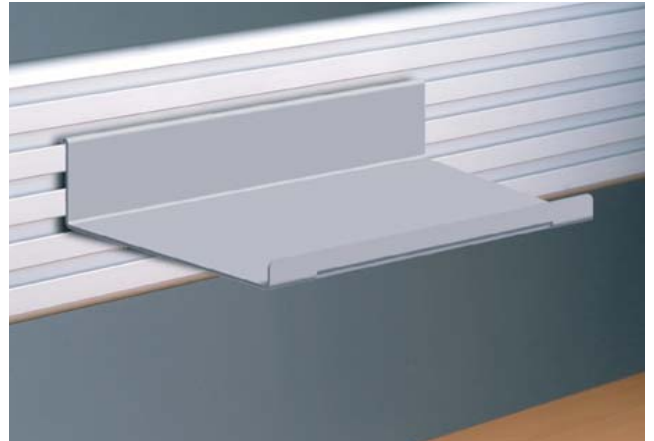

## Personal shelf

Handy storage / display for office supplies and personal items.

- A compact shelf to store personal items or office supplies such as stamps, tapes etc.
- Holds up to 3kg.
- Made of epoxy coated steel (2mm thick).

### Dimensions

A = 300mm x B = 200mm x C = 36mm

	Product code
<b>PERSONAL SHELF</b>	D50 212