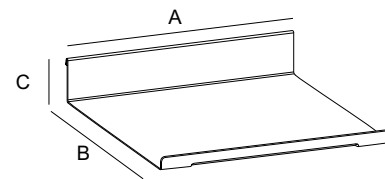

## Personal shelf

Handy storage / display for office supplies and personal items.

- A compact shelf to store personal items or office supplies such as stamps, tapes etc.
- Holds up to 3kg.
- Made of epoxy coated steel (2mm thick).

### Dimensions

A = 300mm x B = 200mm x C = 36mm

	Product code
<b>PERSONAL SHELF</b>	D50 212